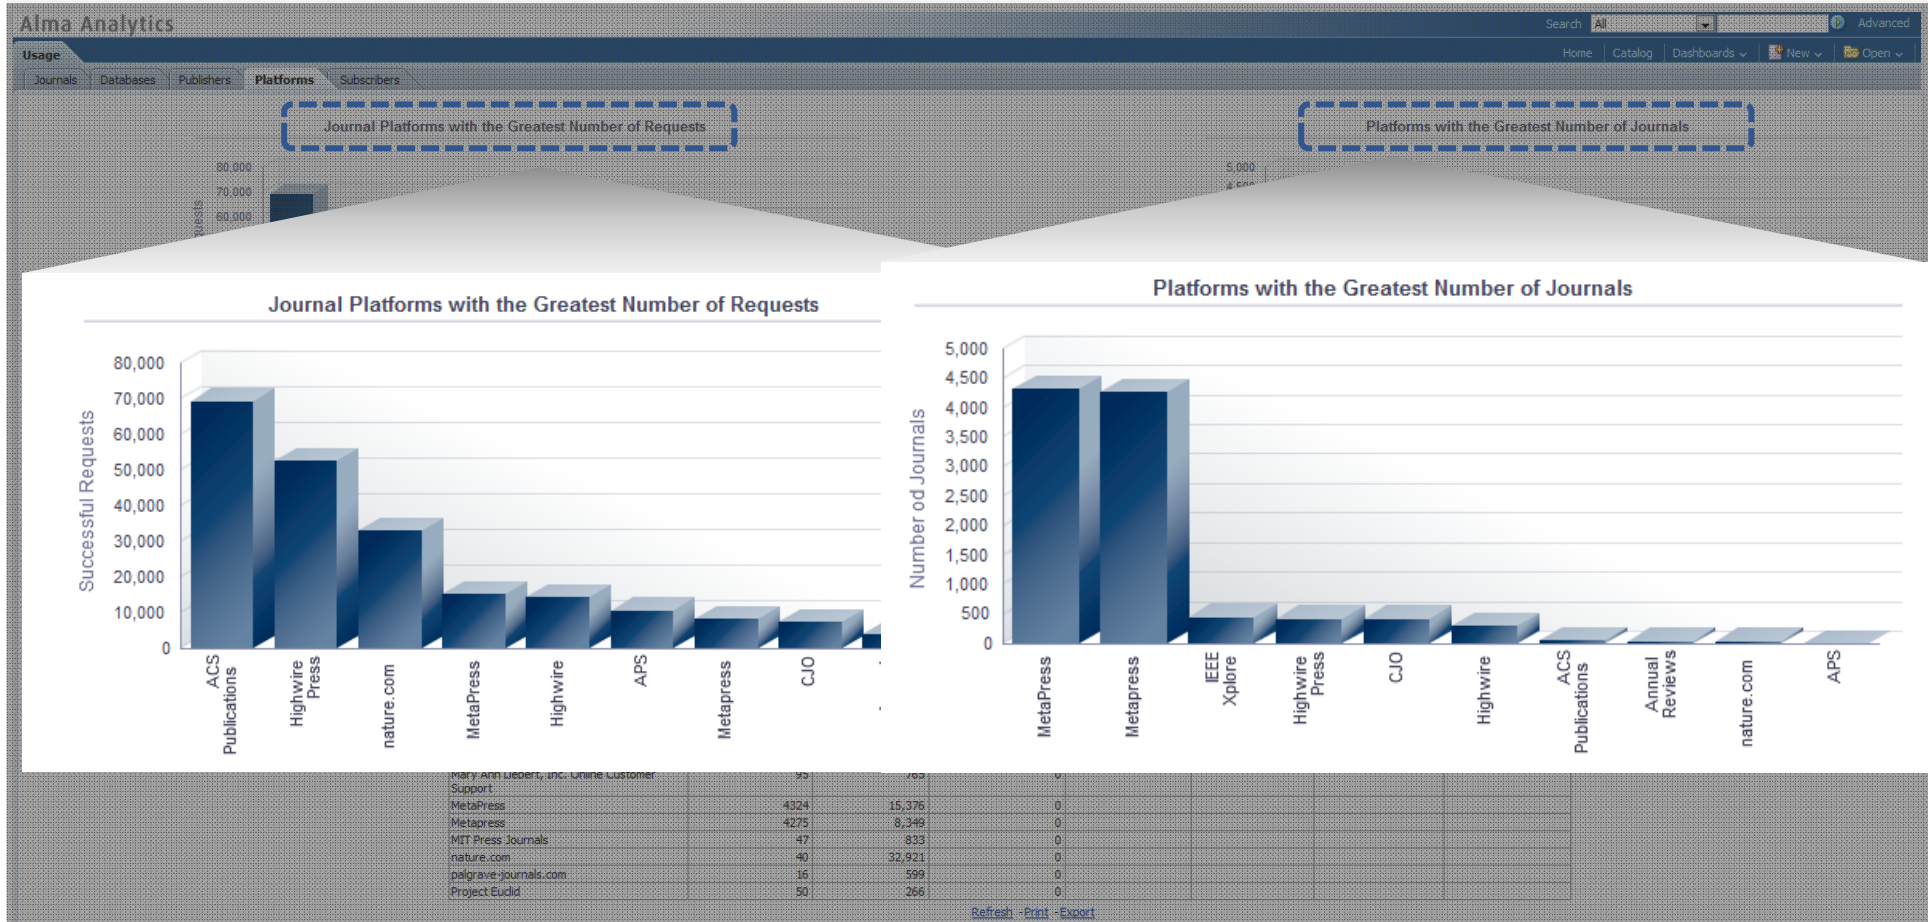

Journal Usage Dashboard