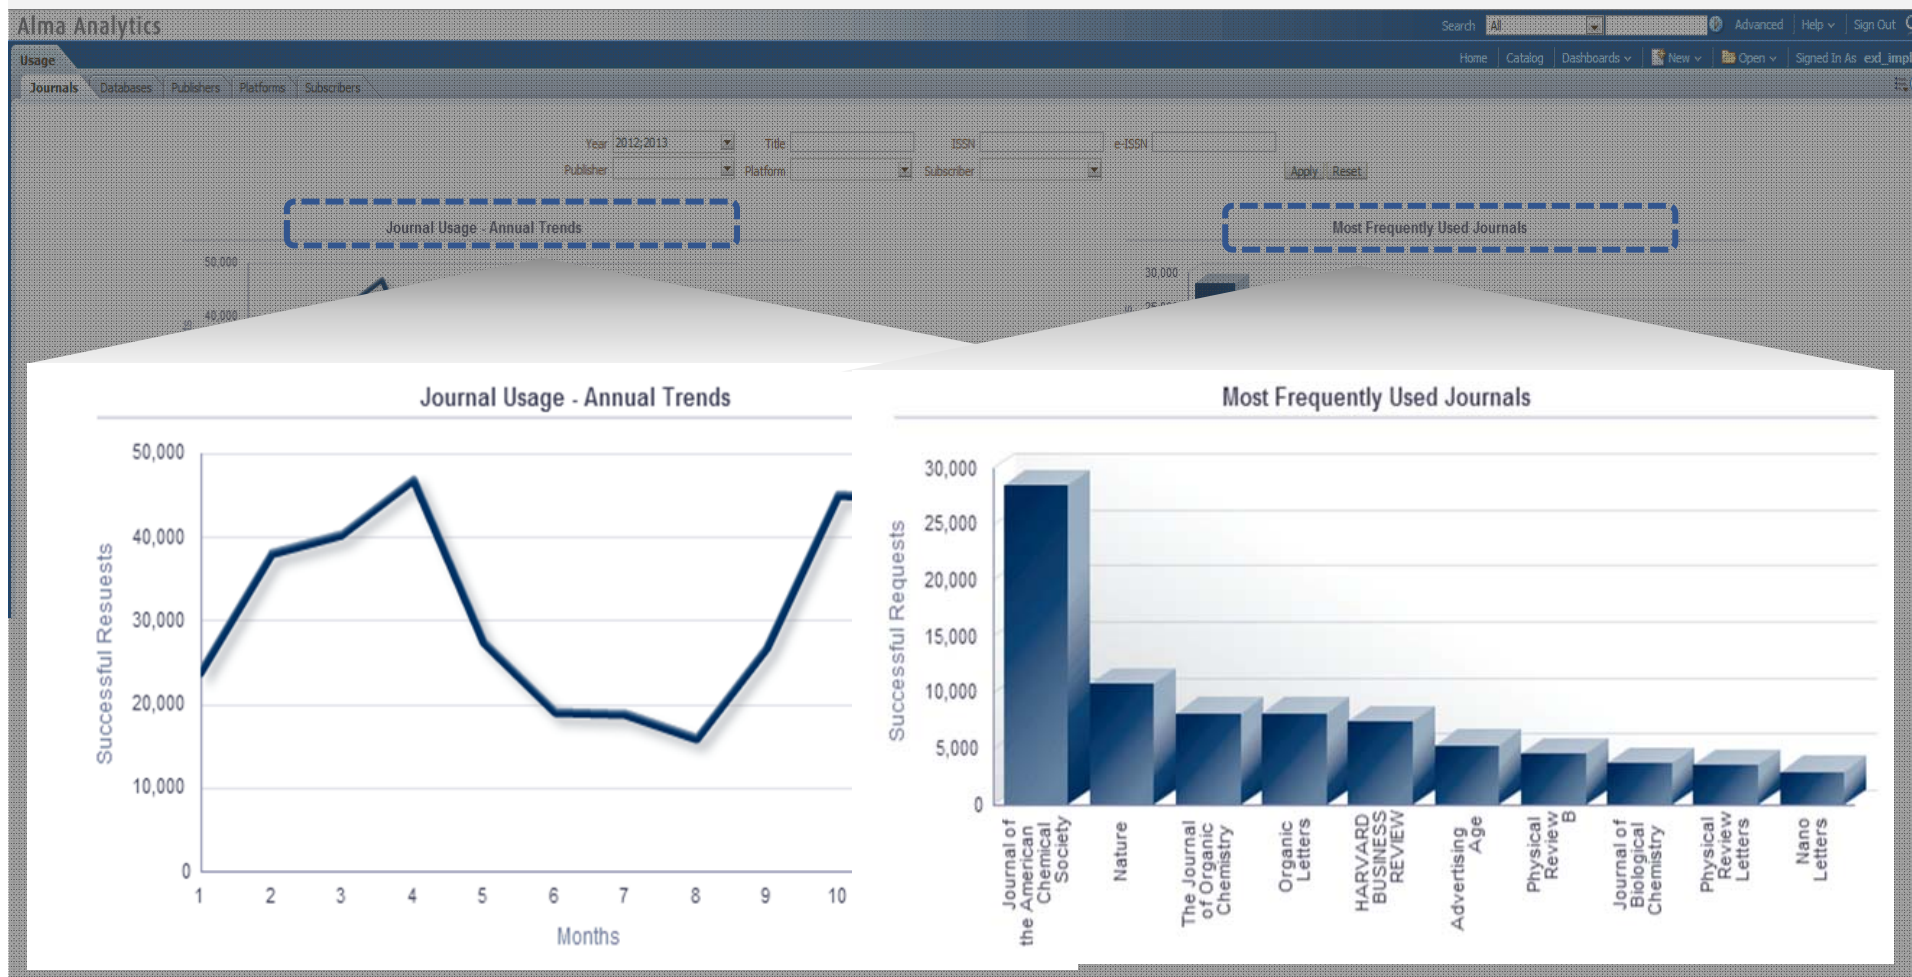

Usage Trends and Details