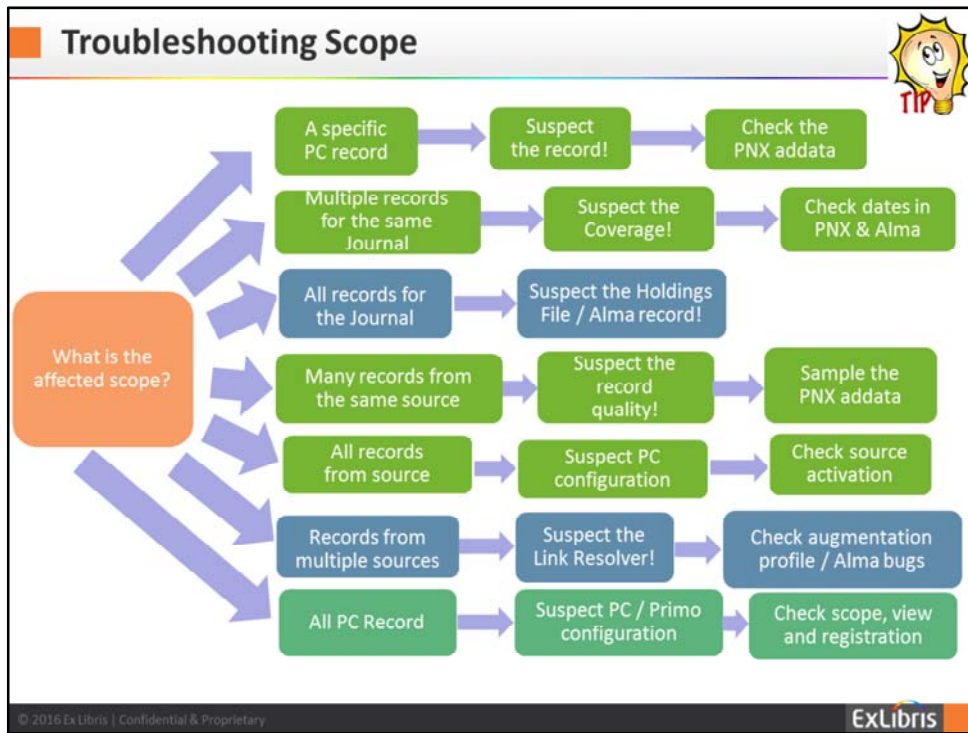

Publisher metadata is submitted to the Primo Central index. PCI normalization rules standardize the metadata (to insure greater accuracy in display, search, linking). PCI availability is sent to Alma and then to the target URL which should result in delivery to end users.

You may want to retain this slide for future reference. It provides a visual flow for troubleshooting electronic collections.

This is another slide that you may want to retain for future reference. It provides a visual flow for troubleshooting scope, in particular.