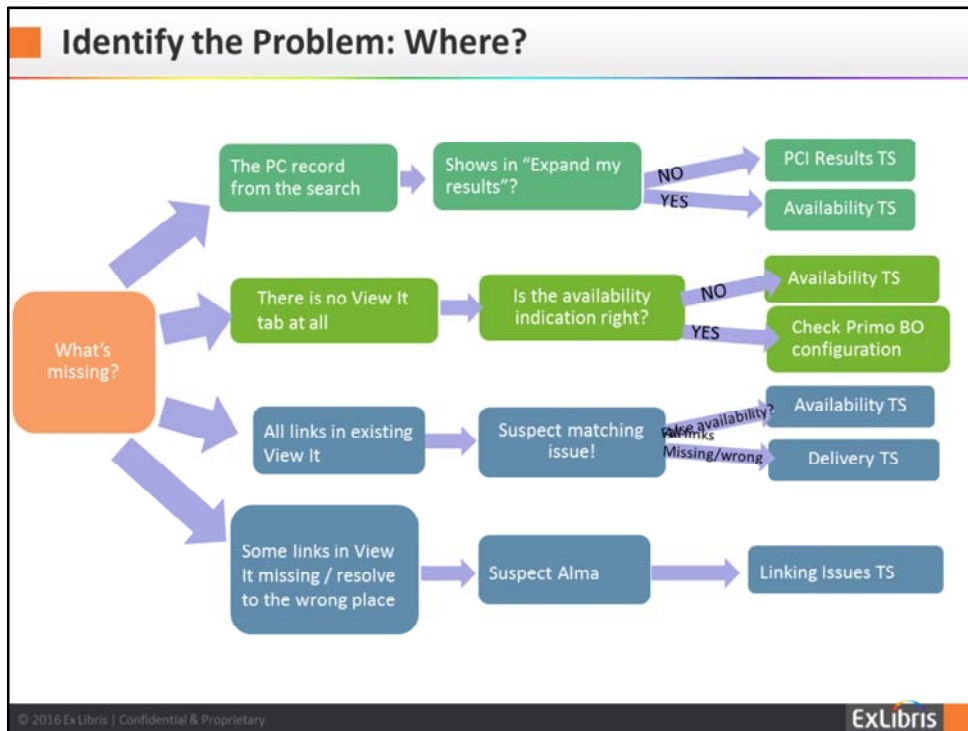

Publisher metadata is submitted to the Primo Central index. PCI normalization rules standardize the metadata (to insure greater accuracy in display, search, linking). PCI availability is sent to Alma and then to the target URL which should result in delivery to end users.

You may want to retain this slide for future reference. It provides a visual flow for troubleshooting electronic collections.

This is another slide that you may want to retain for future reference. It provides a visual flow for troubleshooting scope, in particular.