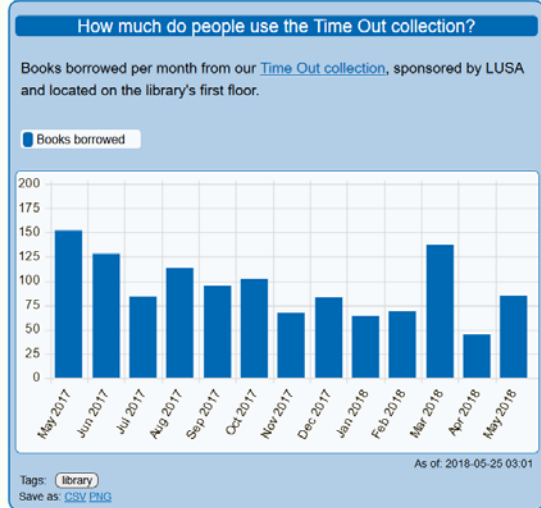

As of: 2018-05-25 12:35
Tags: library

How many users do we have?

- Undergrad
- Staff
- Postgrad
- Other groups
- Partner institutions
- Alumni
- Telford student
- Tertiary alliance

As of: 2018-05-25 03:01
Tags: library
Save as: CSV PNG

What are people searching for in LibrarySearch?

10 most popular search terms in the last month.

As of: 2018-05-25 03:01
Tags: library
Save as: CSV

How much do people borrow?

Note 2014 is incomplete due to move to a new system.