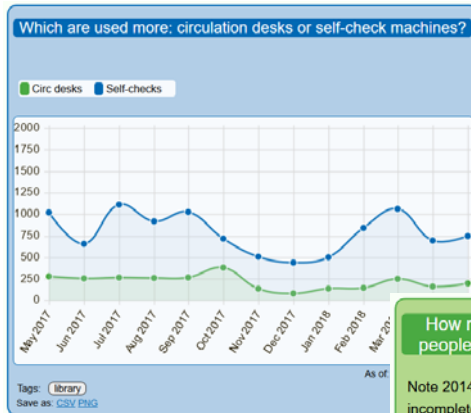

Our API use

New Zealand's specialist land-based university

LTLstats

Reports and Statistics

AskLive We're here...

See only widgets about: academic skills careers **library** open access research teaching all

New Zealand's specialist land-based university

LTLstats

How is the library system doing right now?

LibrarySearch:
Service is operating normally. [full [uptime reports](#)]

Backend (Alma):
Service is operating normally. [full [uptime reports](#)]