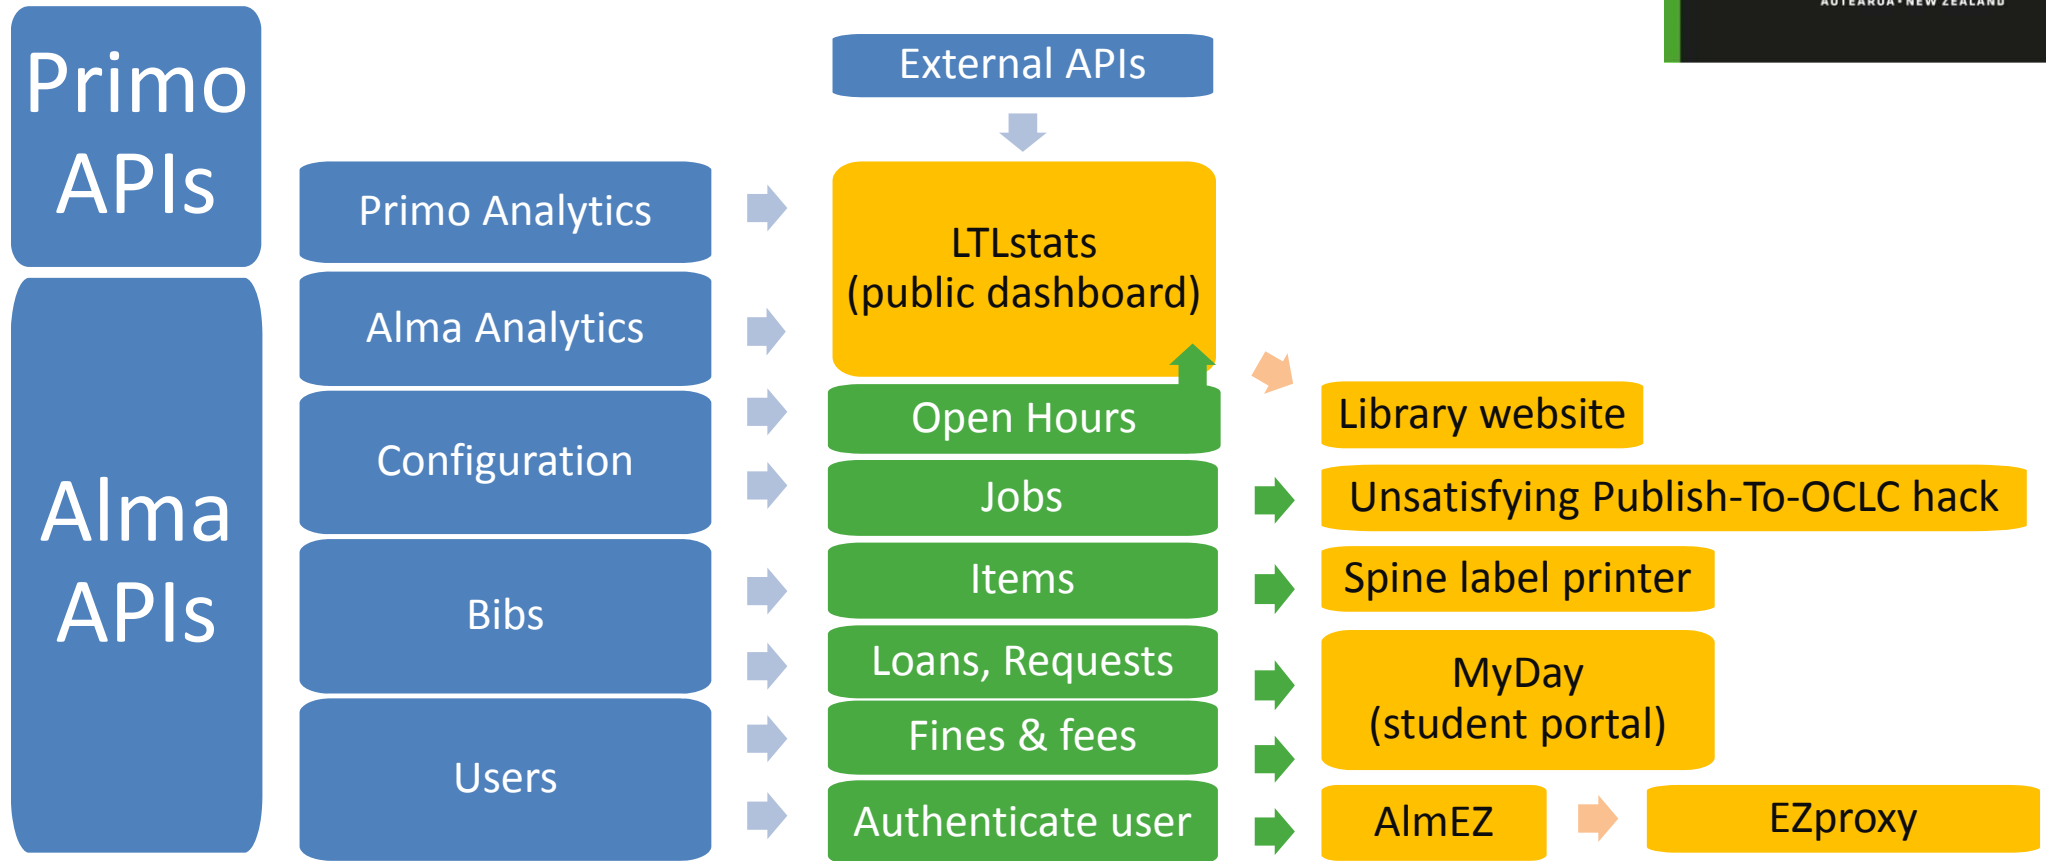

Our API use

New Zealand's specialist land-based university