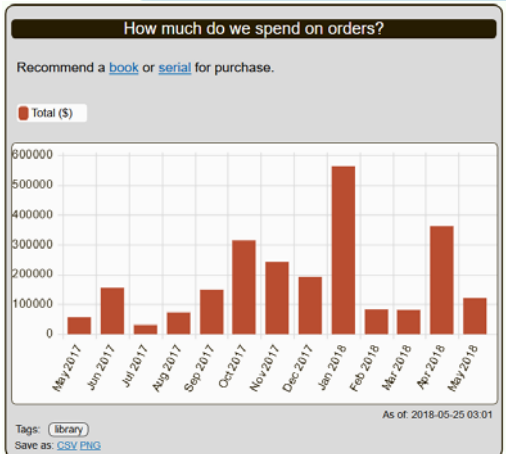

As of: 2018-05-25 12:35
Tags: library

How many users do we have?

- Undergrad
- Staff
- Postgrad
- Other groups
- Partner institutions
- Alumni
- Telford student
- Tertiary alliance

As of: 2018-05-25 03:01
Tags: library
Save as: CSV PNG

What are people searching for in LibrarySearch?

10 most popular search terms in the last month.

As of: 2018-05-25 03:01
Tags: library
Save as: CSV

How much do people borrow?

Note 2014 is incomplete due to move to a new system.

Year	Issues
2014	90000
2015	165000
2016	150000
2017	125000
2018	45000

As of: 2018-05-25 03:01
Tags: library
Save as: CSV PNG

New Zealand's specialist land-based university

LTLstats

Code: <https://github.com/LincolnUniLTL/LTLstats>