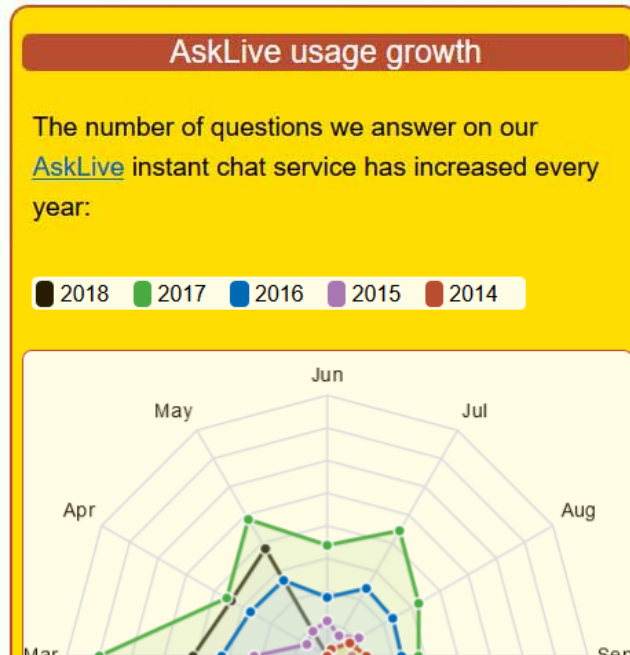

New Zealand's specialist land-based university

LTLstats

How is the library system doing right now?

LibrarySearch:
Service is operating normally. [full [uptime reports](#)]

Backend (Alma):
Service is operating normally. [full [uptime reports](#)]