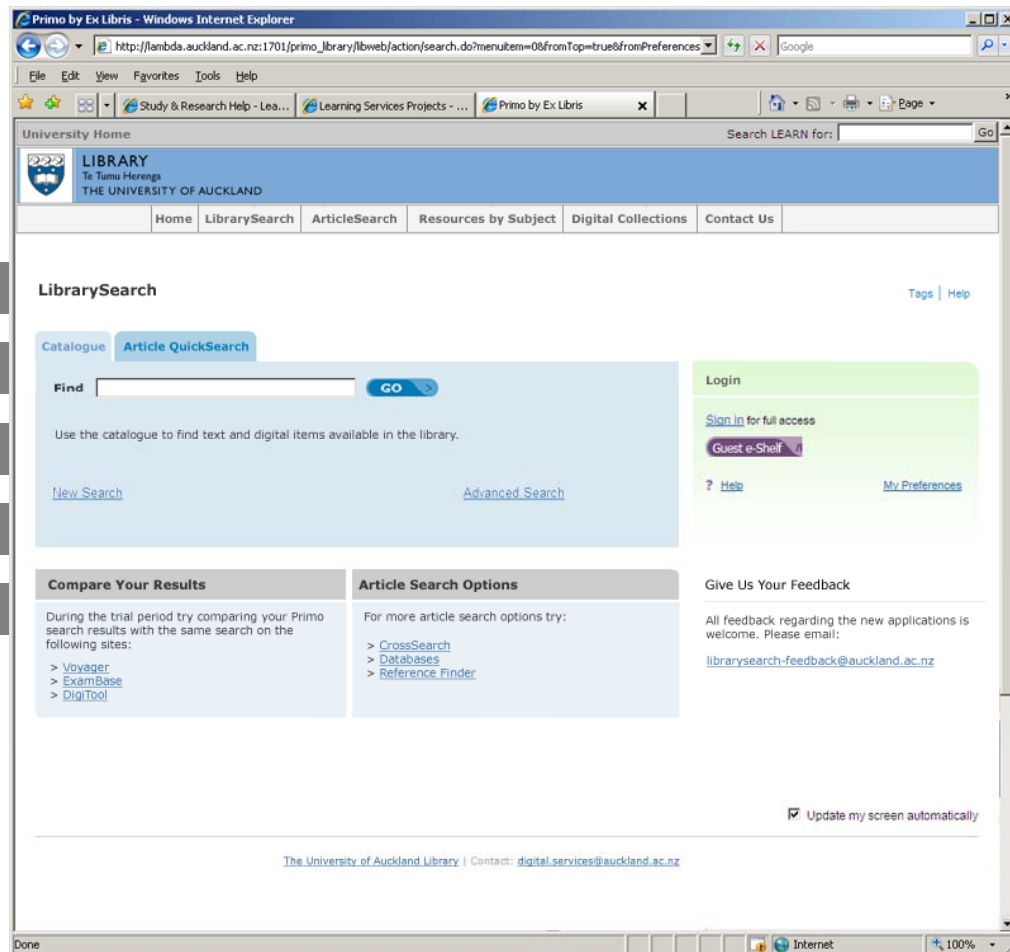

LibrarySearch Brand added

Go button resized

Form background added

Fonts standardised

Tile design modified

Main navigation labels changed

Login label changed

Login form background changed

Pilot feedback content added