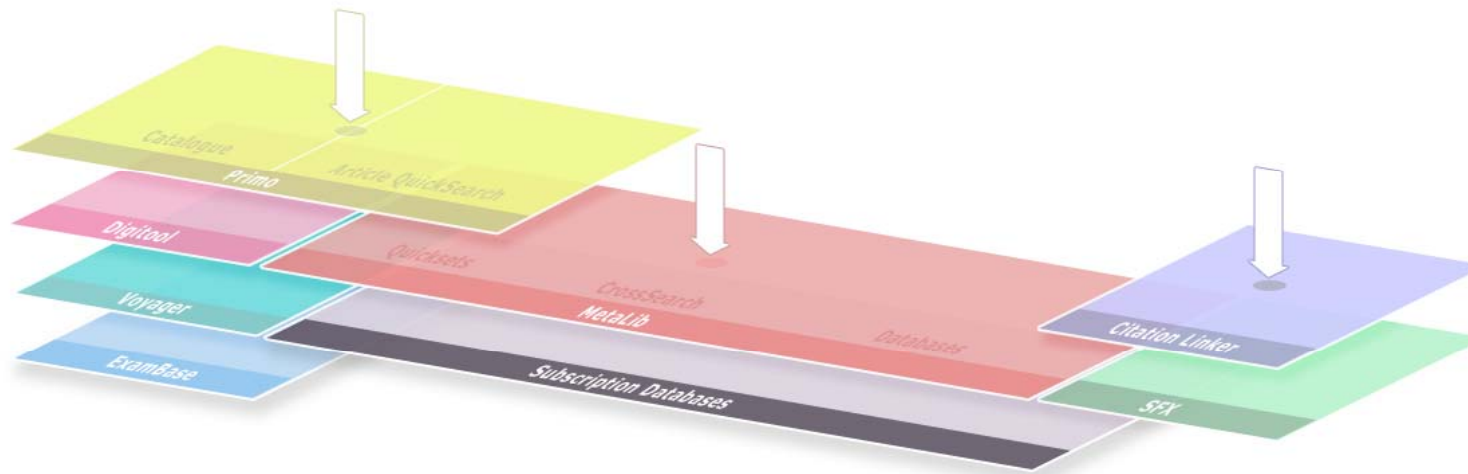

Primo / Metalib Search Stack

Arrows indicate an application that can search down through the stack