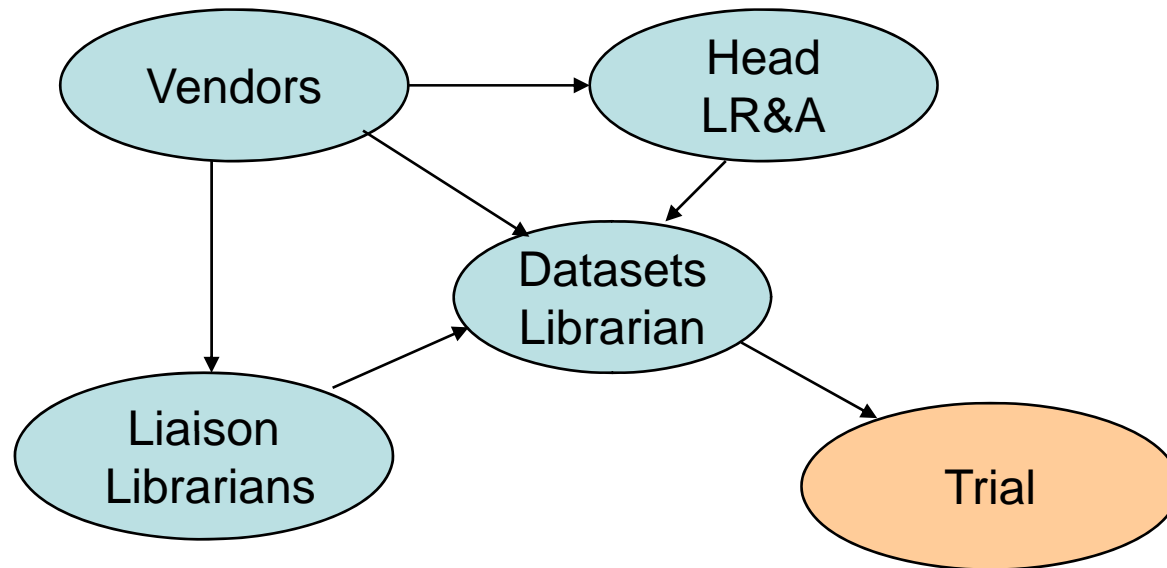

Verde at RMIT University Library

Presentation to ANZREG
Seminar,
23rd January 2009

Outline

- Verde at RMIT University Library
- Progress since September 2008
- Plan for progress in 2009

Implementation

- For a paper on the implementation of Verde at RMIT University Library see:
http://igelu.org/files/webfm/public/documents/conference2008/presentations/8e_mccart_full_paper.pdf

Development of the Production environment

- Critical mass
- Verde cultural shift

Processes

- Trial/Recommendation process
- Licence process
- Reporting

Trial process

Trial info

Recommendation process

Purchasing process